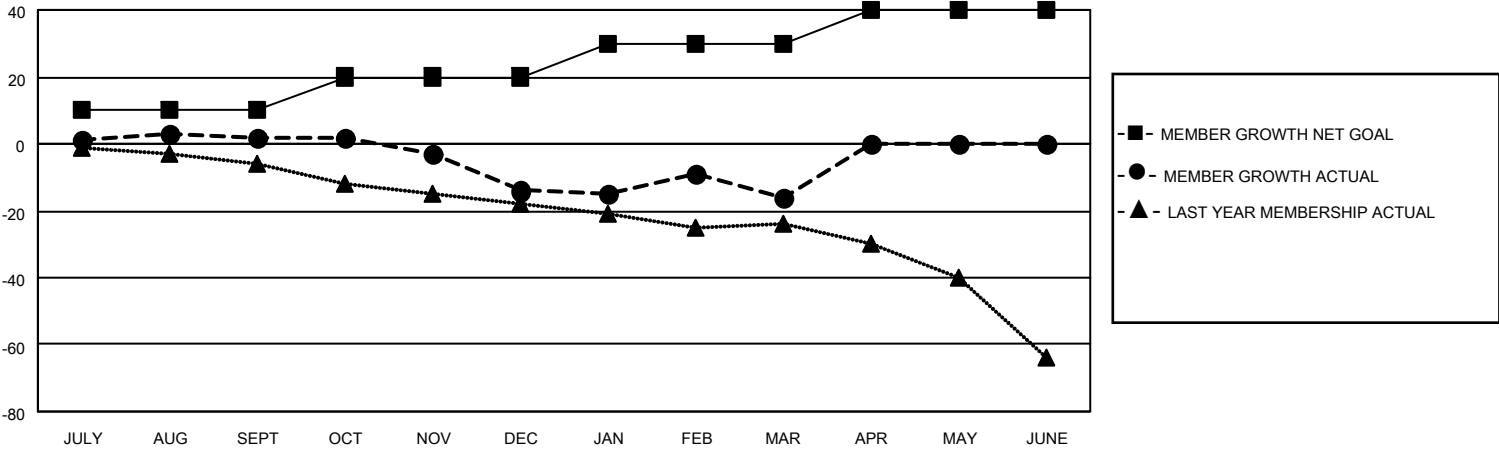

GOALS AND ACTUAL MEMBERS CUMULATIVE

DROPPED CLUBS: 1	21 CLUBS OF 42 ADDED 1 OR MORE NEW MEMBERS	<u>GENDER DISTRIBUTION</u> <table style="width: 100%; border: none;"> <tr> <td style="padding: 2px;">MALE</td> <td style="text-align: right; padding: 2px;">668 (75.91%)</td> </tr> <tr> <td style="padding: 2px;">FEMALE</td> <td style="text-align: right; padding: 2px;">211 (23.98%)</td> </tr> <tr> <td style="padding: 2px;">NON BINARY</td> <td style="text-align: right; padding: 2px;">1 (0.11%)</td> </tr> <tr> <td style="padding: 2px;">PREFER NOT TO ANSWER</td> <td style="text-align: right; padding: 2px;">0 (0.00%)</td> </tr> </table>
<u>DROPPED MEMBERS</u> <table style="width: 100%; border: none;"> <tr> <td style="padding: 2px;">DECEASED</td> <td style="text-align: right; padding: 2px;">13</td> </tr> <tr> <td style="padding: 2px;">CLUB CANCELLED</td> <td style="text-align: right; padding: 2px;">7</td> </tr> <tr> <td style="padding: 2px;">OTHER</td> <td style="text-align: right; padding: 2px;">47</td> </tr> <tr> <td style="padding: 2px;">TOTAL</td> <td style="text-align: right; padding: 2px;">67</td> </tr> </table>	CLICK HERE FOR CUMULATIVE MEMBERSHIP DATA	<table style="width: 100%; border: none;"> <tr> <td style="padding: 2px;">TOTAL FAMILY UNIT MEMBERS</td> <td style="text-align: right; padding: 2px;">202</td> </tr> <tr> <td style="padding: 2px;">FAMILY MEMBERS PAYING HALF DUES</td> <td style="text-align: right; padding: 2px;">103</td> </tr> </table>